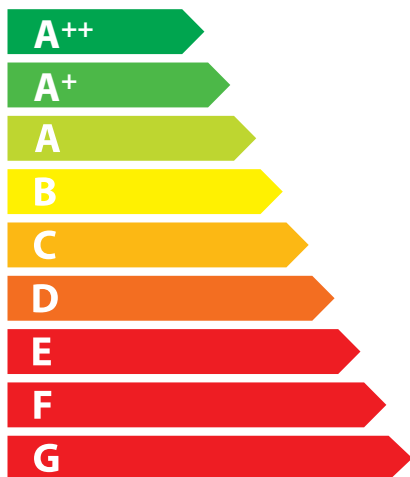

ENERG
енергия · ενεργεια

RIKA

Innovative Ofentechnik GmbH

BACK 6kW

6,0
kW

The complex block contains an icon on the left showing a window, a lamp, and a heater. To the right of the icon, the power consumption is displayed as "6,0 kW".